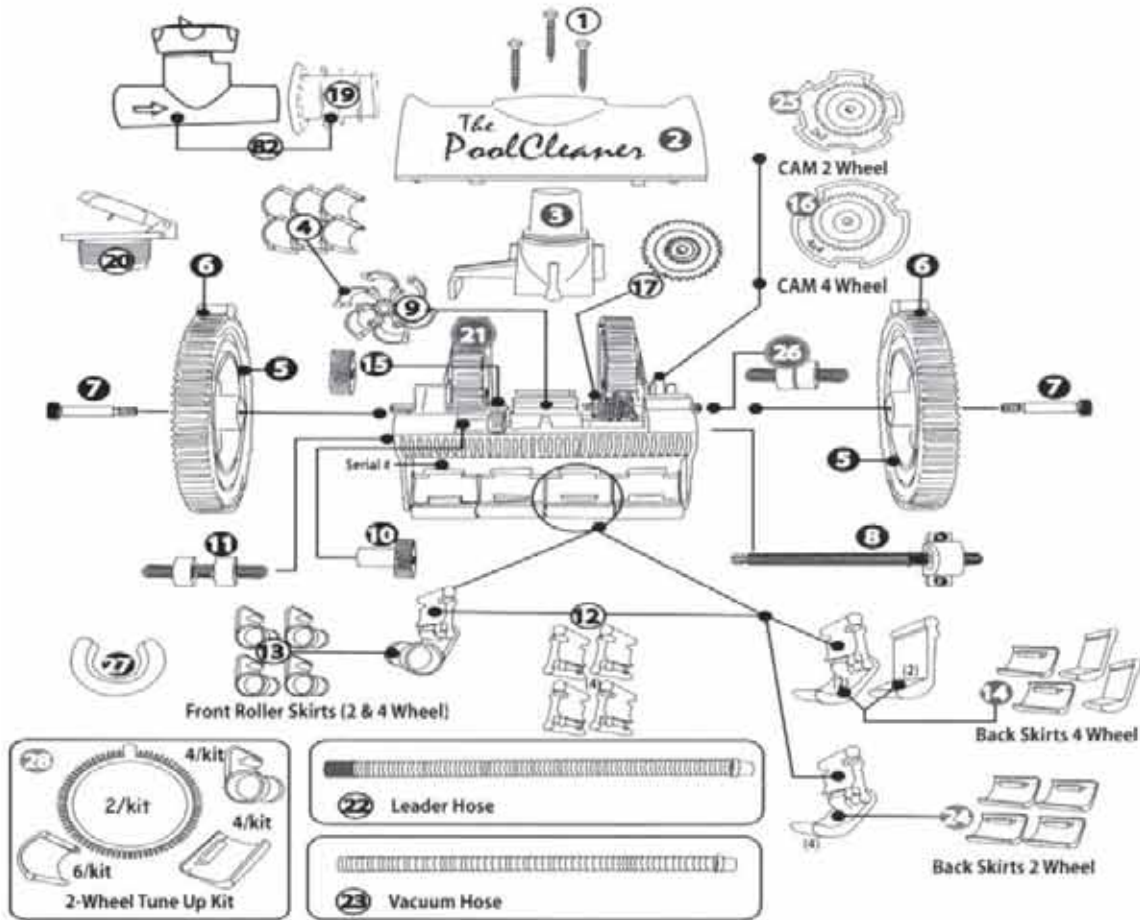

THE POOL CLEANER PARTS DIAGRAM

2 & 4 WHEEL SUCTION POOLCLEANER

1. 1 2 Wheel, 4 Wheel & Pressure (universal parts)
   2 2 Wheel (red)
   3 4 Wheel (blue)
   4 2 Wheel and 4 Wheel SUCTION ONLY(yellow)
   5 Pressure (green)
   6 4 Wheel Suction & Pressure (blue/green)